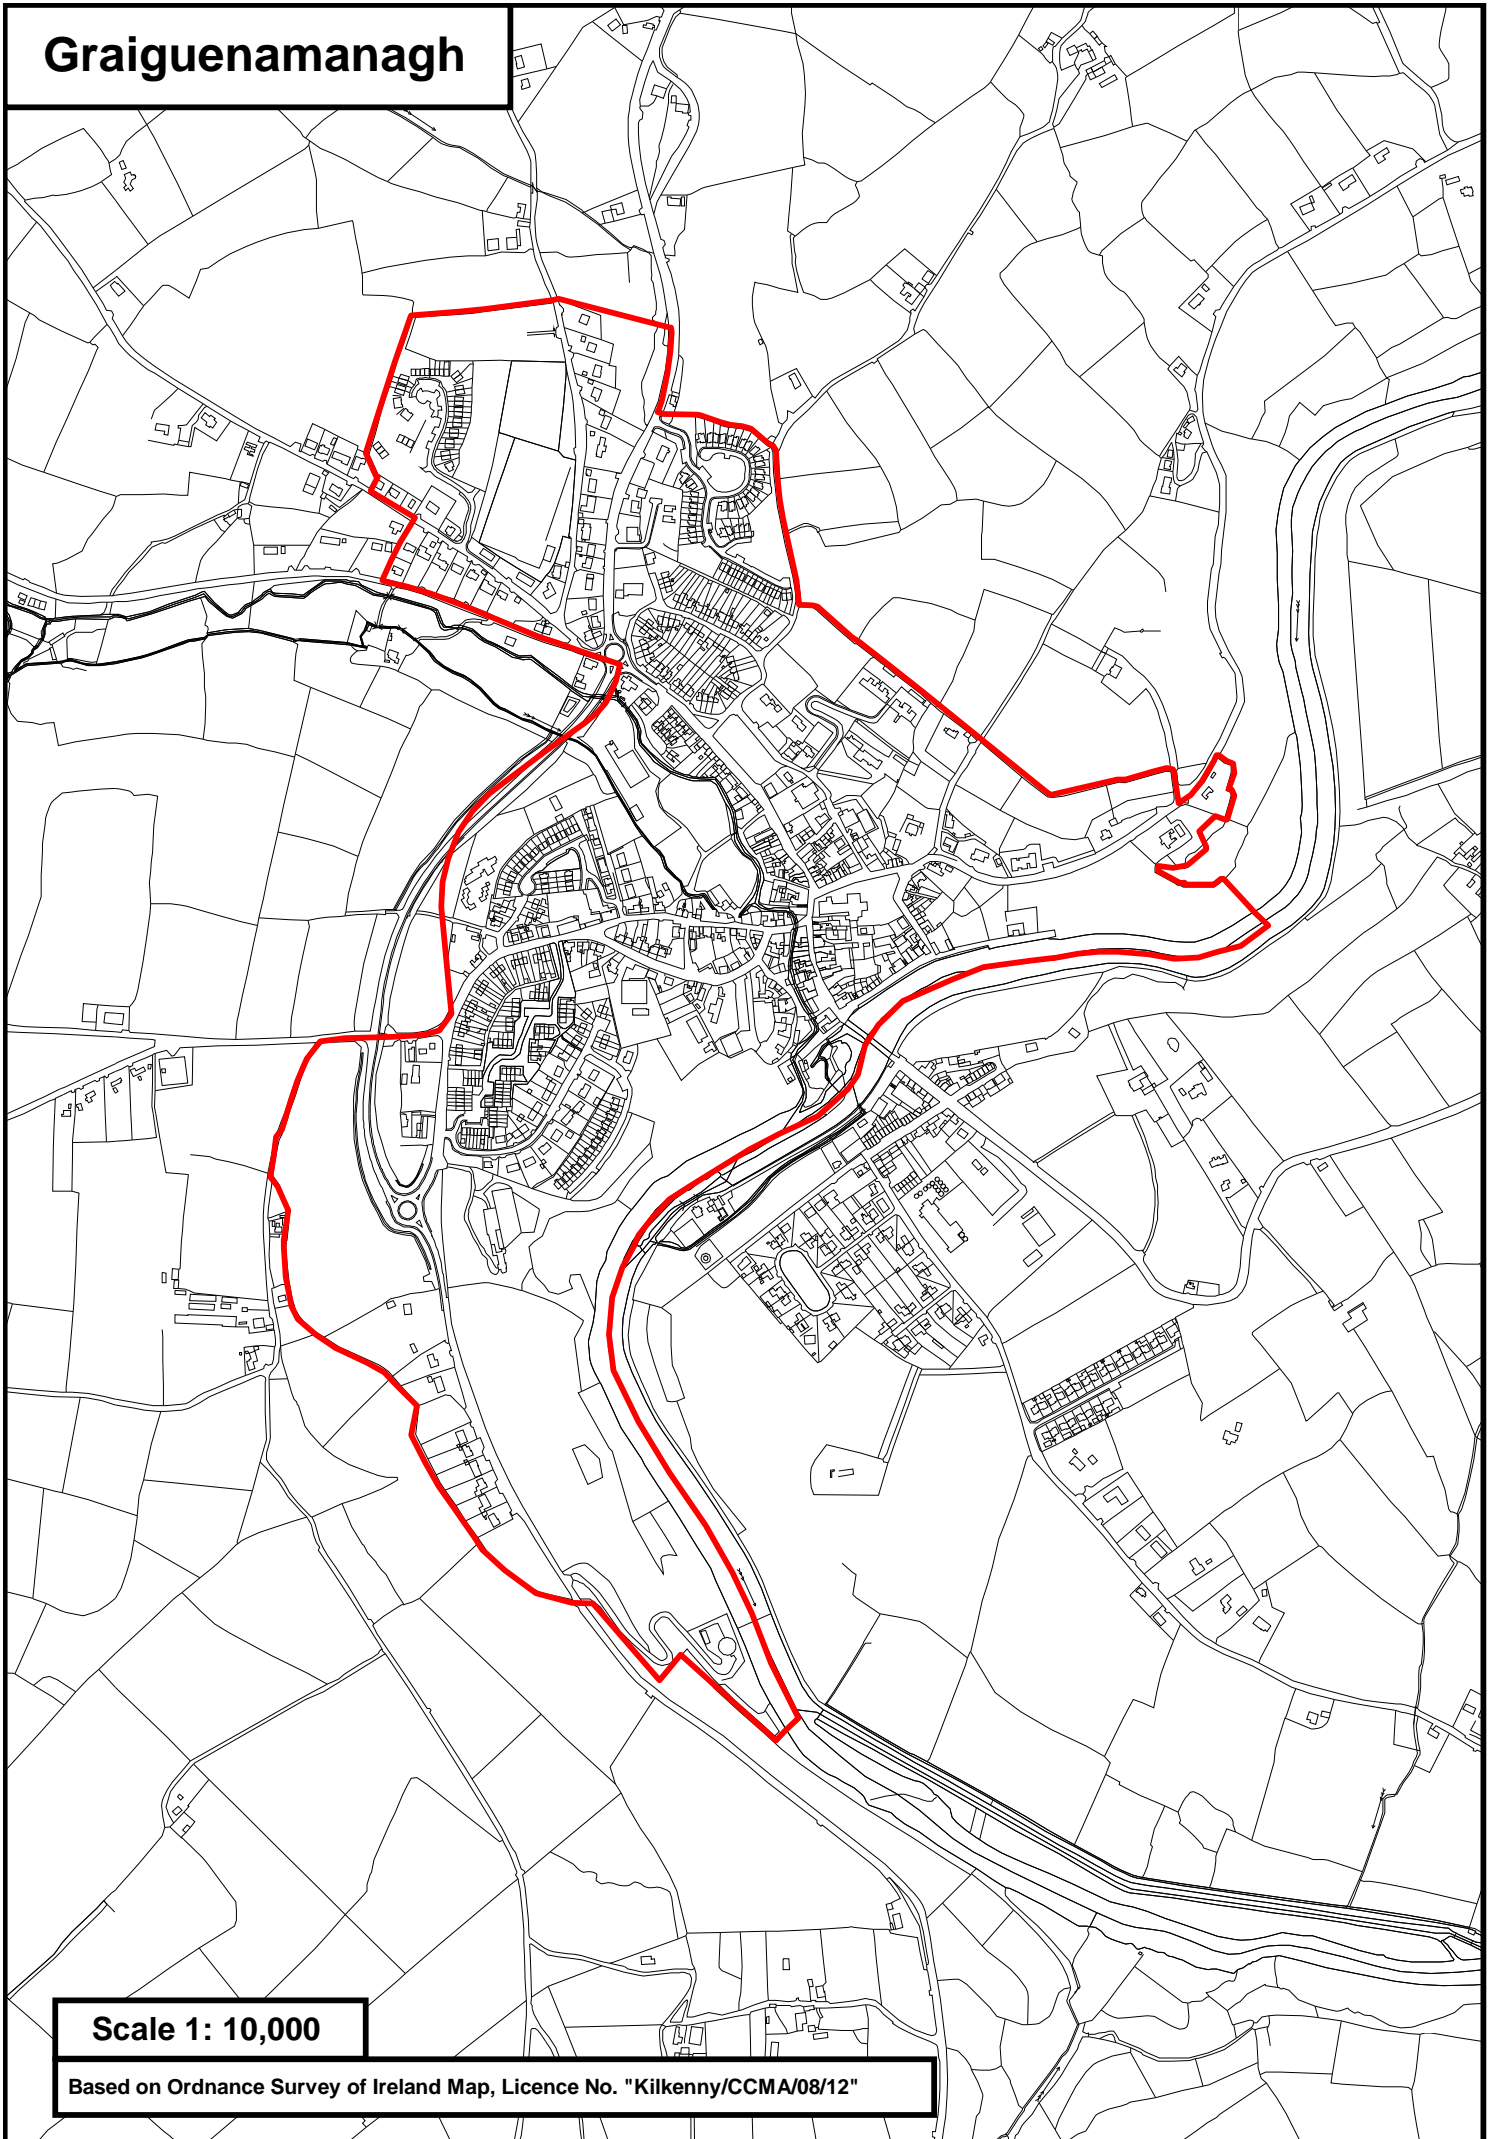

Graigenamanagh

Scale 1: 10,000

Based on Ordnance Survey of Ireland Map, Licence No. "Kilkenny/CCMA/08/12"